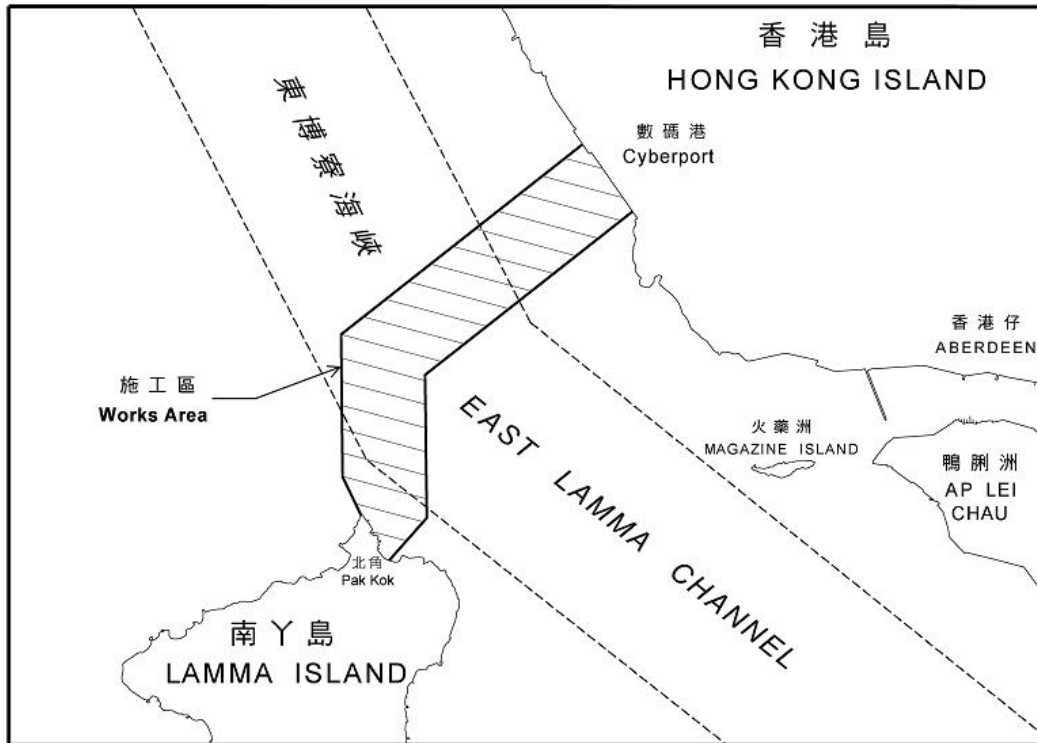

14(T)/2008

East Lamma Channel – Submarine cable laying operation.

Source: Hong Kong Marine Department Notice No.47 of 2008 refers. Submarine cable laying operation is being carried out in the hatched area.

Chart Affected: HK1501, HK2502

14(T)/2008

東博寮海峽 - 海底電纜敷設工程。

參考香港海事處佈告 2008 年第 47 號。附圖陰影線標示施工範圍。

有關海圖:

HK1501, HK2502