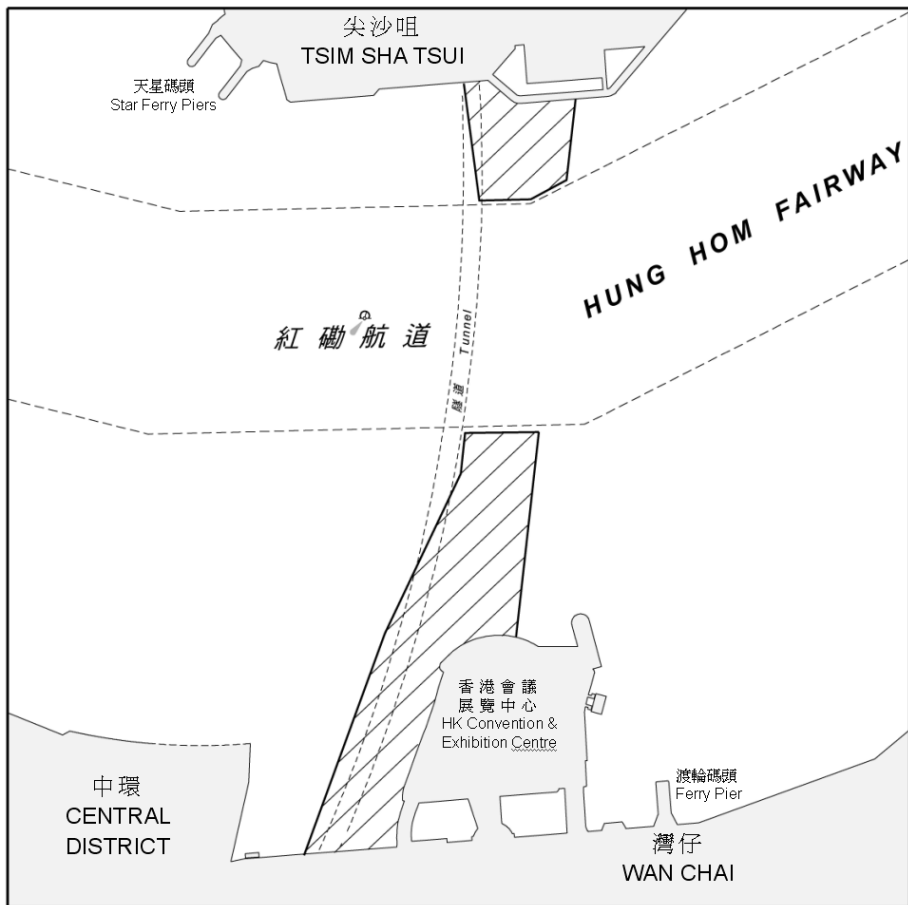

# Harbour – Central Part – Dredging Operations.

Source: Hong Kong Marine Department Notice No. 96 of 2010 refers.  
Dredging operations are being carried out in the hatched areas.

Chart Affected: HK0802

出處 -

參考香港海事處佈告 2010 年第 96 號。

附圖陰影線標示施工範圍。

有關海圖：

HK0802