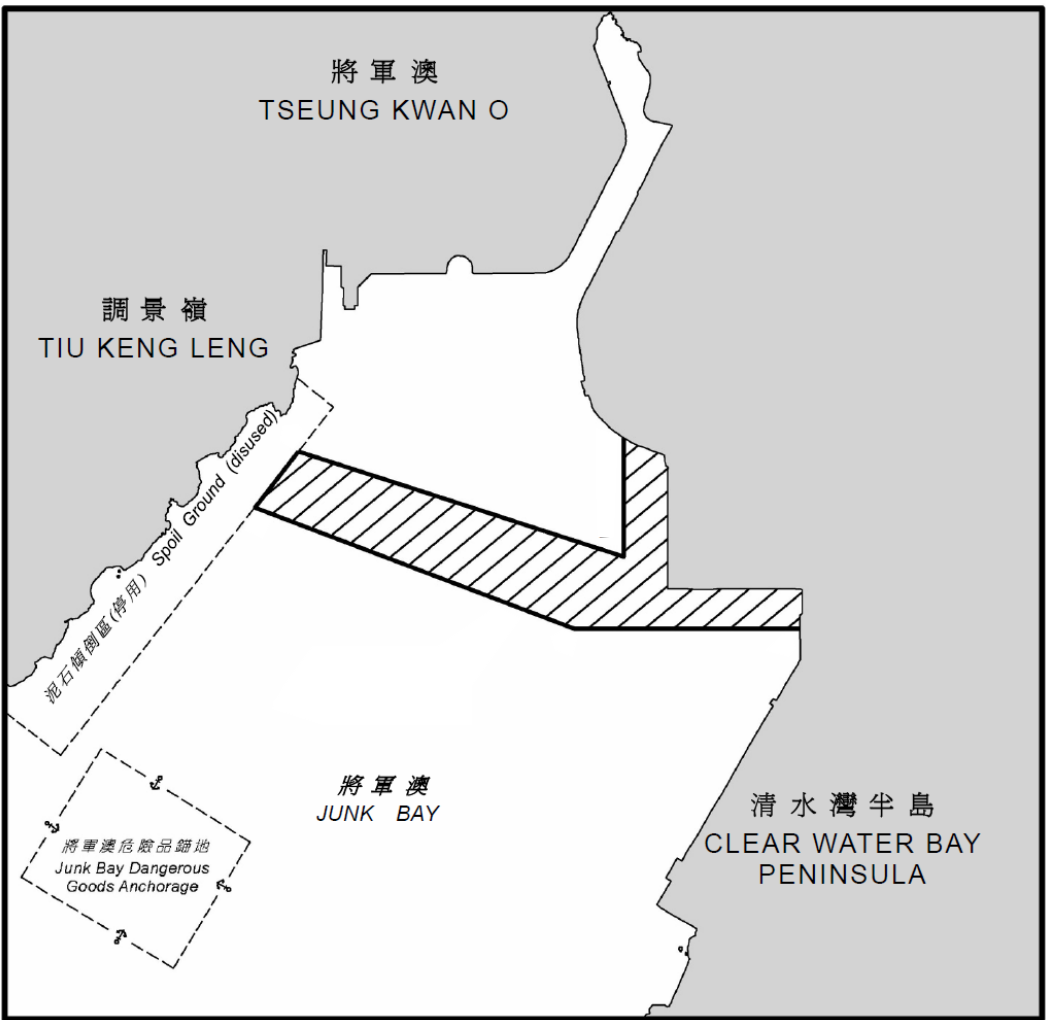

Source: Hong Kong Marine Department Notice No. 110 of 2010 refers.
Marine works are being carried out in the hatched area.

Chart Affected: HK0801, HK2501

出處 - 參考香港海事處佈告 2010 年第 110 號。
附圖陰影線標示施工範圍。

有關海圖: HK0801, HK2501