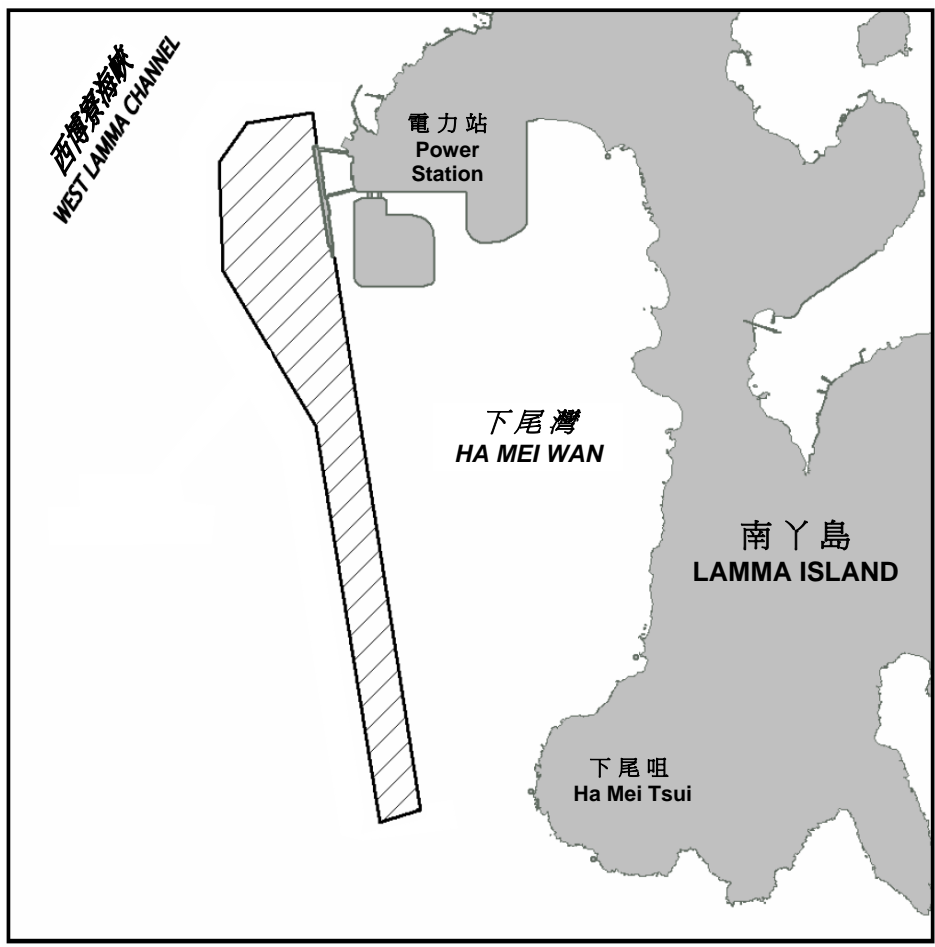

A Temporary Notice (T)

6(T)/2010 West Lamma Channel – Lamma Island – Ha Mei Wan – Dredging operations.

Source: Hong Kong Marine Department Notice No. 23 of 2010 refers. Dredging operations are being carried out in the hatched area.

Chart Affected: HK1501, HK3002, HK7501

A

臨時通告(T)

6(T)/2010

西博寮海峽 - 南丫島 - 下尾灣 - 疏浚工程

出處 - 參考香港海事處佈告 2010 年第 23 號.

附圖陰影線標示疏浚工程施工範圍.

有關海圖: HK1501, HK3002, HK7501