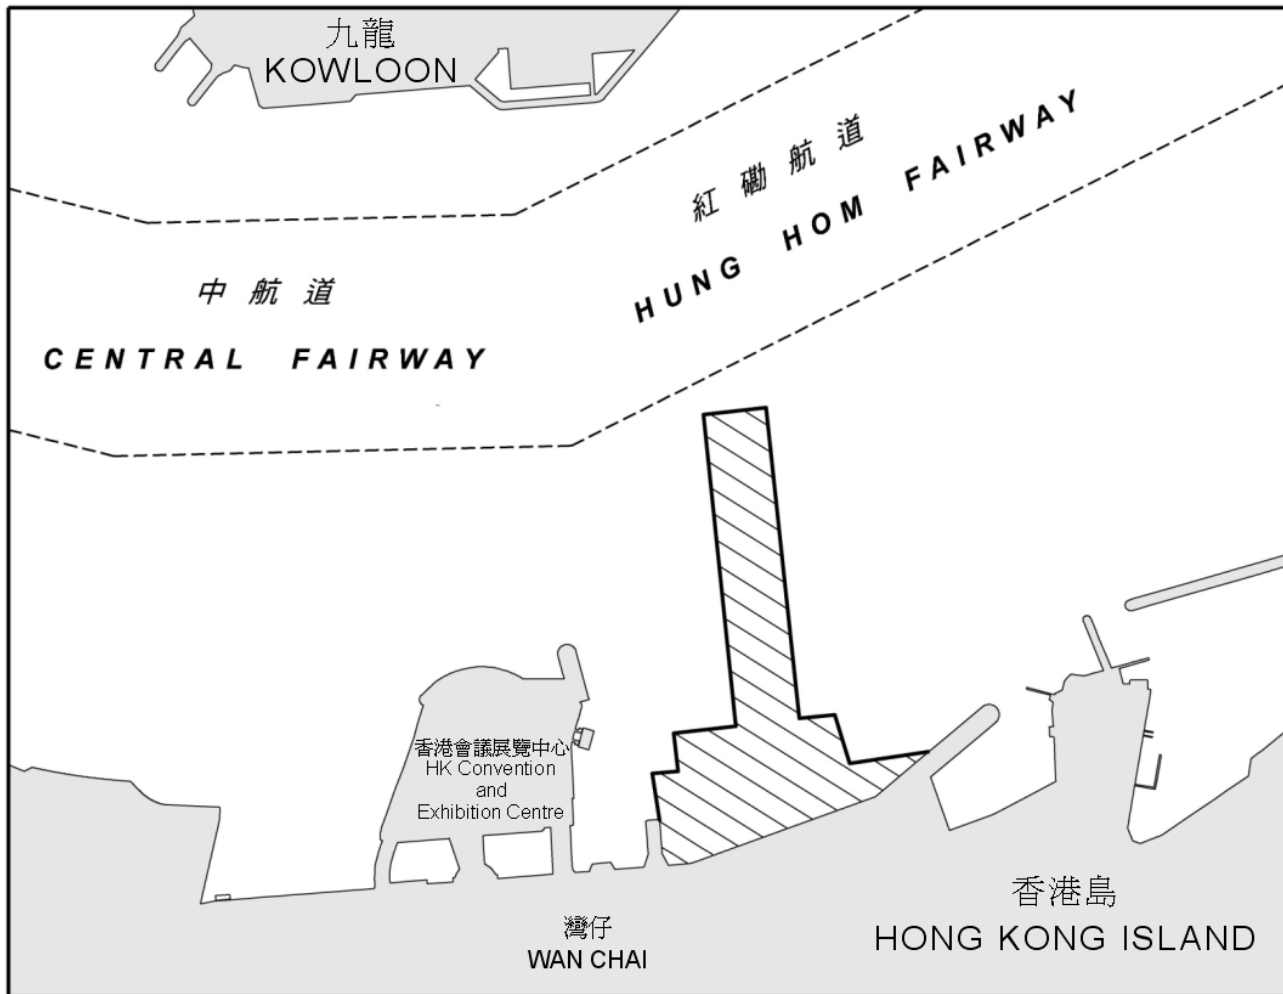

A Temporary Notice (T)

25(T)/2011 Harbour – Central Part – Wan Chai – Marine works.

Source: Hong Kong Marine Department Notice No. 56 of 2011 refers.
Marine works are being carried out in the hatched area.

Chart Affected: HK0802

A

臨時通告(T)

25(T)/2011

海港中部 - 灣仔 - 海事工程

出處 - 參考香港海事處佈告 2011 年第 56 號。
附圖陰影線標示施工範圍。

有關海圖: HK0802